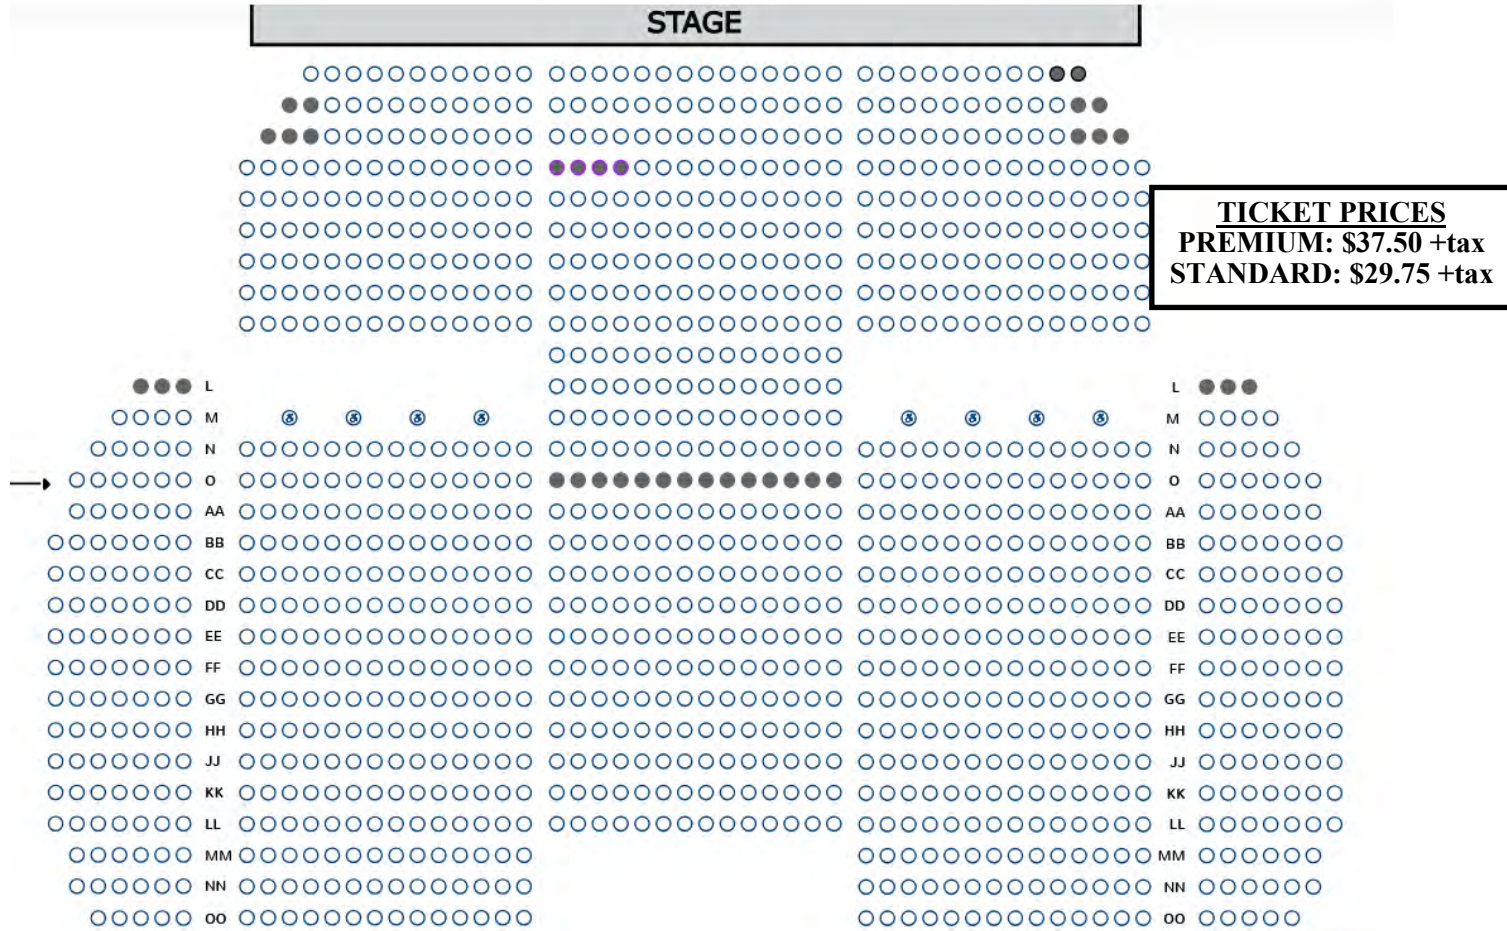

RP FUNDING CENTER SEATING CHART

TICKET SALES LINK

<https://performersedgedancecenter.thundertix.com/>

TICKET SALES BEGIN
APRIL 19th
AGES 2 AND UP NEED A TICKET TO ENTER EACH SHOW.

Sales for each show starts at the following times

Show A: 6:00pm
Show B: 6:10pm
Show C: 6:20pm
Show D: 6:30pm