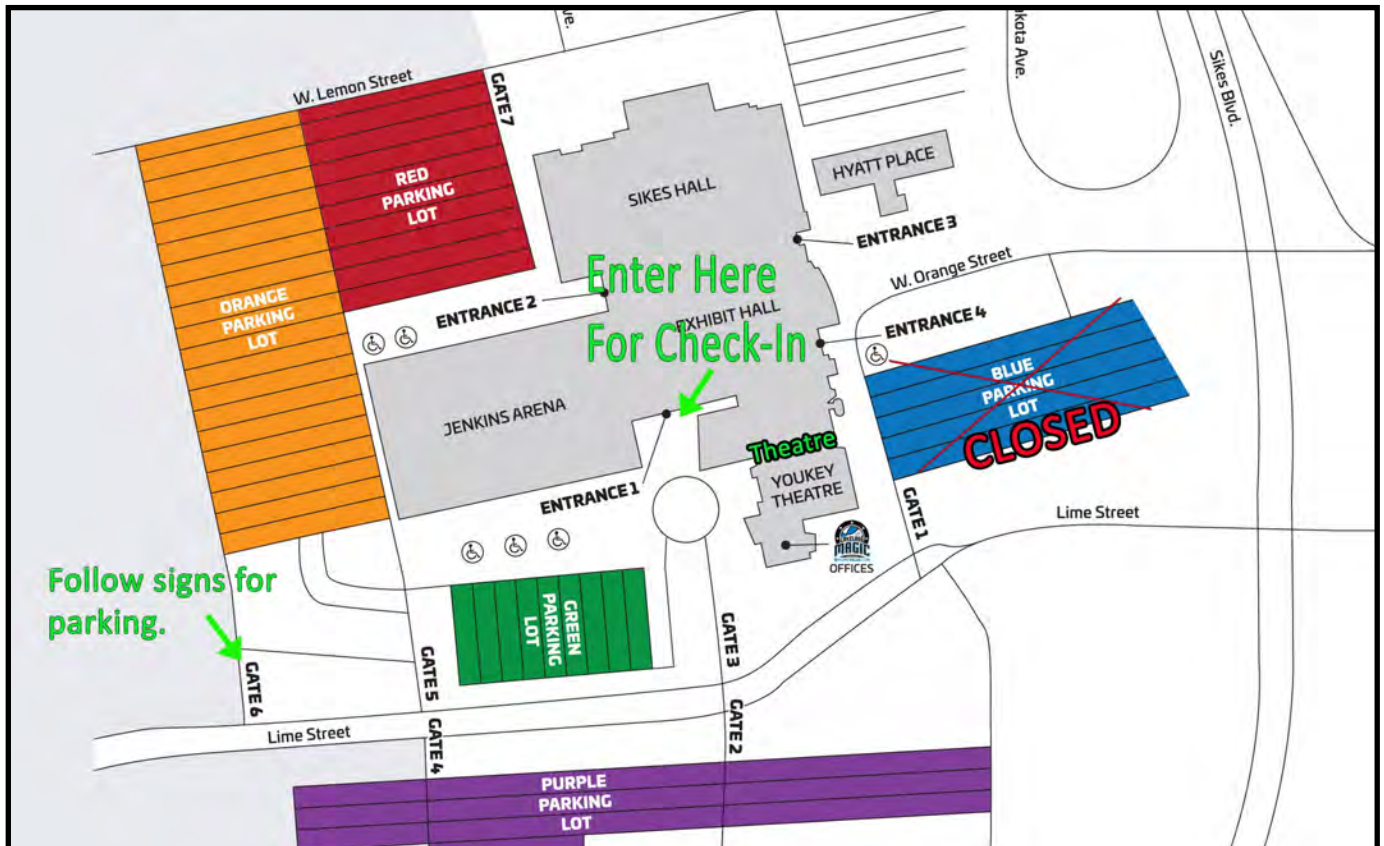

Please follow the sign for parking and drop students off inside the main hallway in front of the theatre using the main entrance as shown below. Parking is $12 per vehicle per entry or $18 all day parking pass to go in and out. Please limit drop off to student and 1 parent.

* THE RPFUNDING CENTER IS CASHLESS, CREDIT CARDS ONLY.

RP FUNDING CENTER

701 West Lime Street
Lakeland Fl 33815
www.rpfundingcenter.com
863.834.8100

- Take **I-4 West** towards Tampa for 22 miles
- Get off at **EXIT 32**– This is Highway US-98
- Turn **LEFT** onto US –98
- Go **STRAIGHT** for about 6 miles into downtown Lakeland (98 will turn into South Florida Ave.)
- Turn **RIGHT** on West Lime Street.
- Go straight on Lime and The RP Funding Center will be on your right.

It takes approximately 40 minutes **WITHOUT** traffic. Makes sure to give yourself plenty of time!!